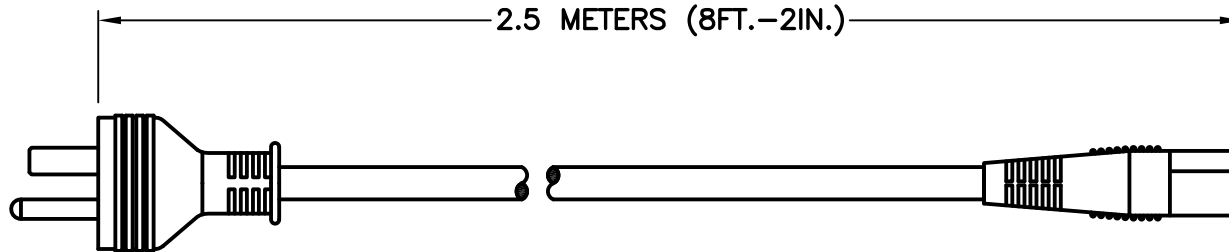

CAT. No.

80615

NEMA 6-20P 15 AMPERE 250 VOLT DETACHABLE POWER CORD, IEC 60320 C-13 CONNECTOR, 14/3 AWG CONDUCTORS, SJTO, 105°C CORDAGE, 2 POLE-3 WIRE GROUNDING, 2.5 METERS (8FT.-2IN.) LONG. BLACK.

APPROVALS

CSA ☒ UL ☒

CERTIFICATIONS

REACH ☒ ROHS ☒

STANDARDS

NEMA 6-20P ☒ IEC 60320 C-13 ☒

SPECIFICATIONS:

1. OVERALL LENGTH: 2.5 METERS (8FT.-2IN.)
2. CONDUCTORS: 14 AWG x 3 (BLACK, WHITE, GREEN)
3. JACKET: SJTO, 105°C, BLACK
4. PLUG: NEMA 6-20, STRAIGHT, BLACK
5. CONNECTOR: IEC 60320 C-13, STRAIGHT, BLACK
6. RATED: 15 AMPERE 250 VOLT
7. CABLE DIAMETER (APPROX.): 9 mm
8. GENERAL MATERIAL: PVC
9. STRANDING (APPROX.): 41/0.254 mm

RELATED POWER CORDS

<u>CATALOG No</u>	<u>LENGTH</u>
80615	2.5 METERS (8FT.-2IN.)
80615-RA	2.5 METERS (8FT.-2IN.)
80615-LA	2.5 METERS (8FT.-2IN.)
80615X10FT	10 FEET (3.05 METERS)
80615X12FT	12 FEET (3.66 METERS)
80615X15FT	15 FEET (4.6 METERS)

NEMA 6-20P

IEC 60320 C-13